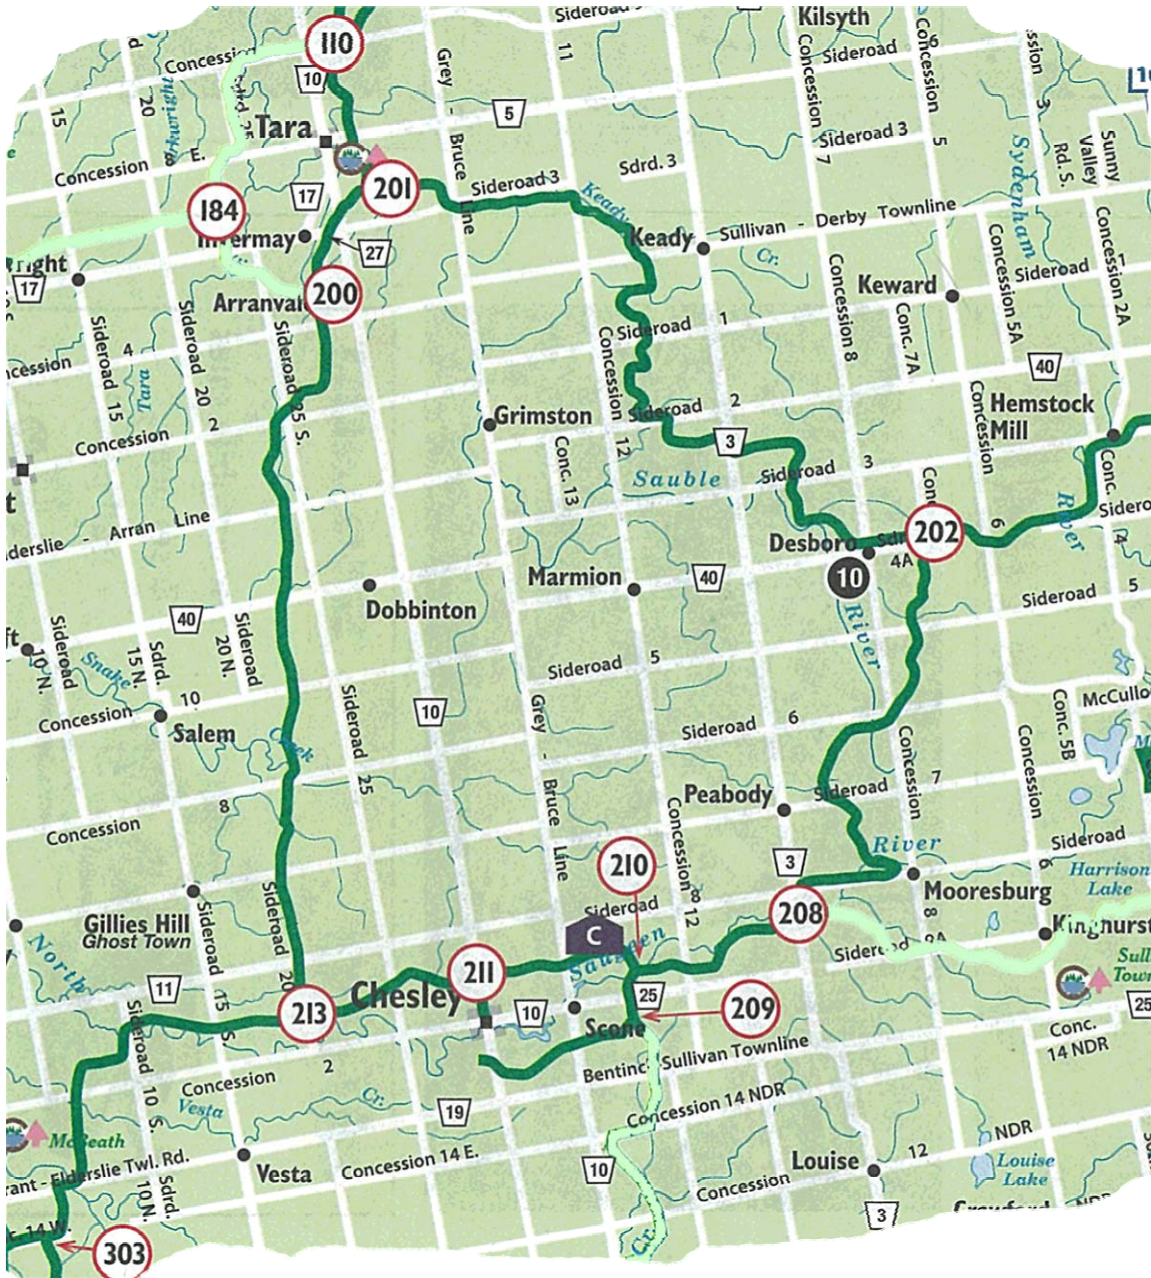

# Chesley & District Easy Riders Snowmobile Club

## Trail Map

Trails are indicated by dark-green line.